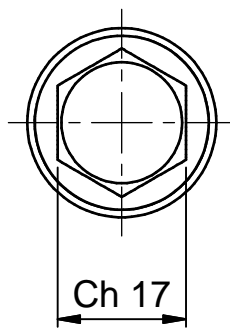

THIS DRAWING AND SPECIFICATION ARE PROPERTY OF MAGER S.p.A. AND MUST NOT BE REPRODUCED OR COPIED OR USED IN WHOLE OR IN PART WITHOUT WRITTEN PERMISSION FROM MAGER

| | | | | | |
|-------------------------------------|--|----------|-------------|----------|-------|
| MAGER s.r.l. air bearings | PRN-R12.5-OR-L071-M25x1.50L45-E17-----A- | | | | |
| | CODICE | MODIFICA | UNITA' DIM. | MASSA | SCALA |
| | WL10128002000 | | mm | 0,223 kg | 2:1 |
| | | | | | |