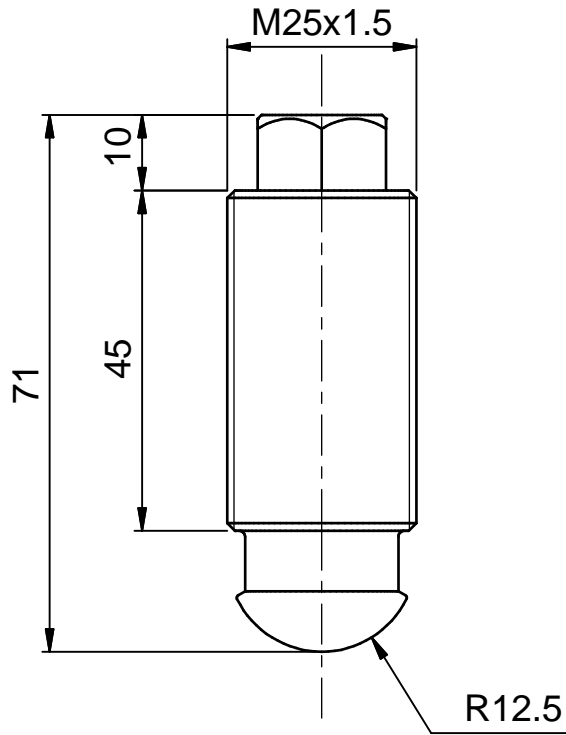

THIS DRAWING AND SPECIFICATION ARE PROPERTY OF MAGER S.p.A. AND MUST NOT BE REPRODUCED OR COPIED OR USED IN WHOLE OR IN PART WITHOUT WRITTEN PERMISSION FROM MAGER

| | | | | | |
|-------------------------------------|--|----------|-------------|----------|-------|
| MAGER s.r.l. air bearings | PRN-R12.5-OR-L071-M25x1.50L45-E17-----A- | | | | |
| | CODICE | MODIFICA | UNITA' DIM. | MASSA | SCALA |
| | WL10128002000 | | mm | 0,223 kg | 2:1 |
| | | | | | |